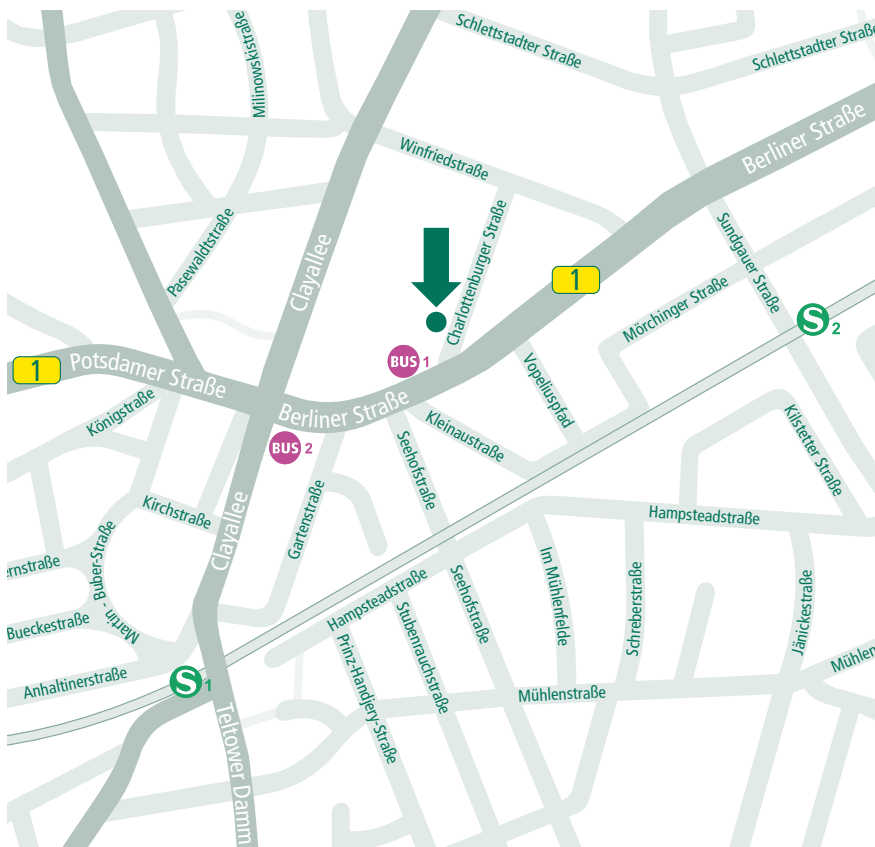

BUS 1 Bus stop: Kleinaustraße
Numbers: M48, 101, 184

BUS 2 Bus stop: Zehlendorf Eiche
Numbers: M48, X10, 101, 112, 115,
118, 184

S 1 S-Bahn station: Zehlendorf (S1)

S 2 S-Bahn station: Sundgauer Straße (S1)

By car from Tegel Airport:

- A111
- A100 at Charlottenburg junction
- A115 at Funkturm junction
- "Hüttenweg" exit, turn into "Hüttenstraße" to "Zehlendorf Zentrum"

By car from Schönefeld Airport:

- A113
- A10 at Schönefeld junction to southern Berlin ring road

By car from southern Berlin ring road:

- A10
- A115 at Drewitz junction
- Potsdamer Chaussee at Zehlendorf junction, continue to "Zehlendorf Zentrum"

By S-Bahn:

- S1 to "Zehlendorf"
- S1 to "Sudgauer Straße"

By Bus:

- Numbers M48, 101 or 184 to "Kleinaustraße"
- Numbers M48, X10, 101, 112, 115, 118 or 184 to "Zehlendorf Eiche"